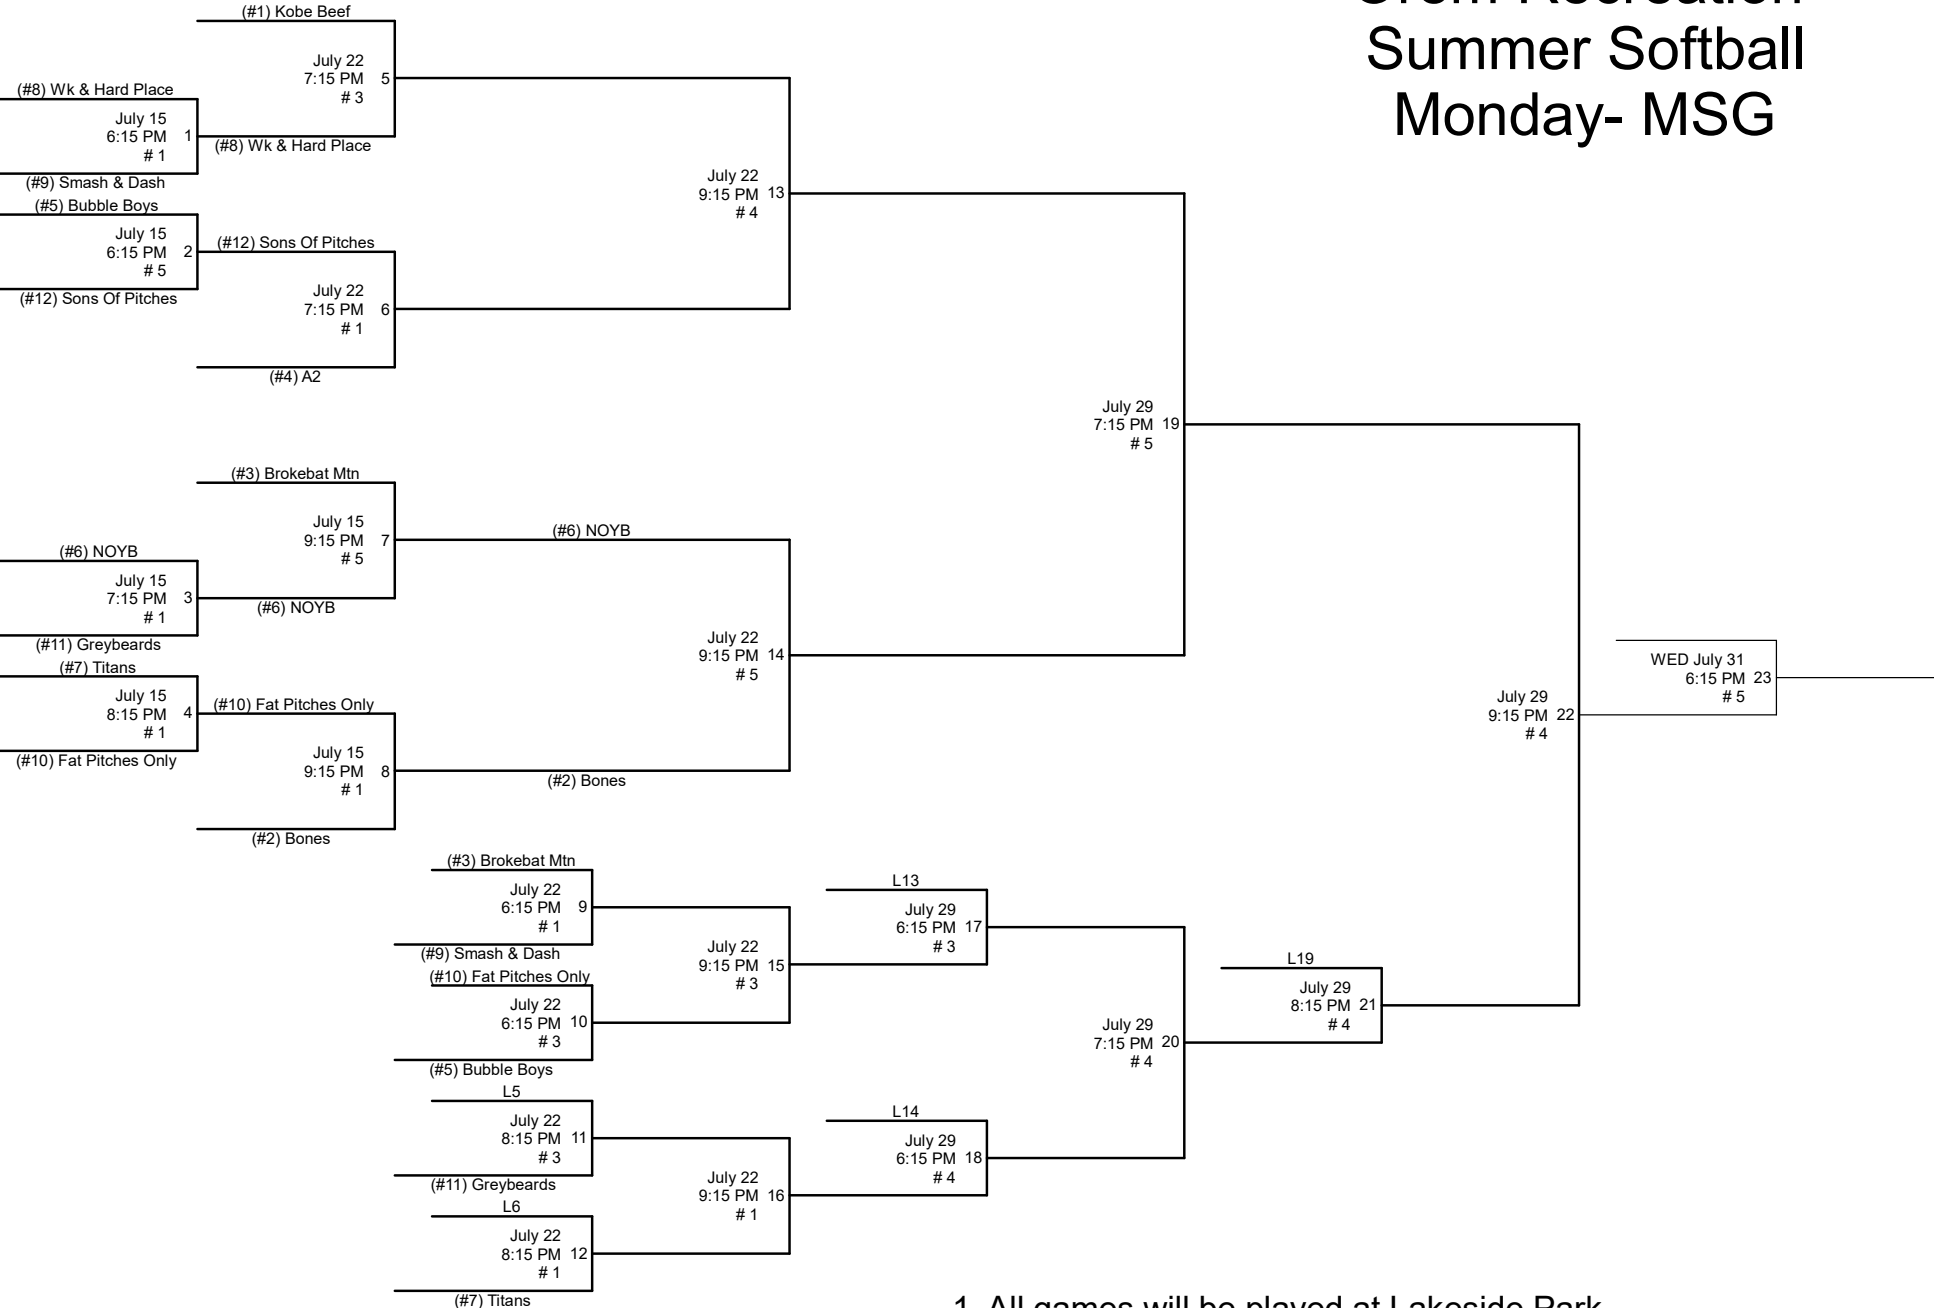

Orem Recreation Summer Softball Monday- MSG

1. All games will be played at Lakeside Park.
2. Home Team will be determined by HIGHER SEED, except game 22. Undefeated team will be home team.
3. League rules apply in tournament play.
4. Sportsmanship is a MUST!