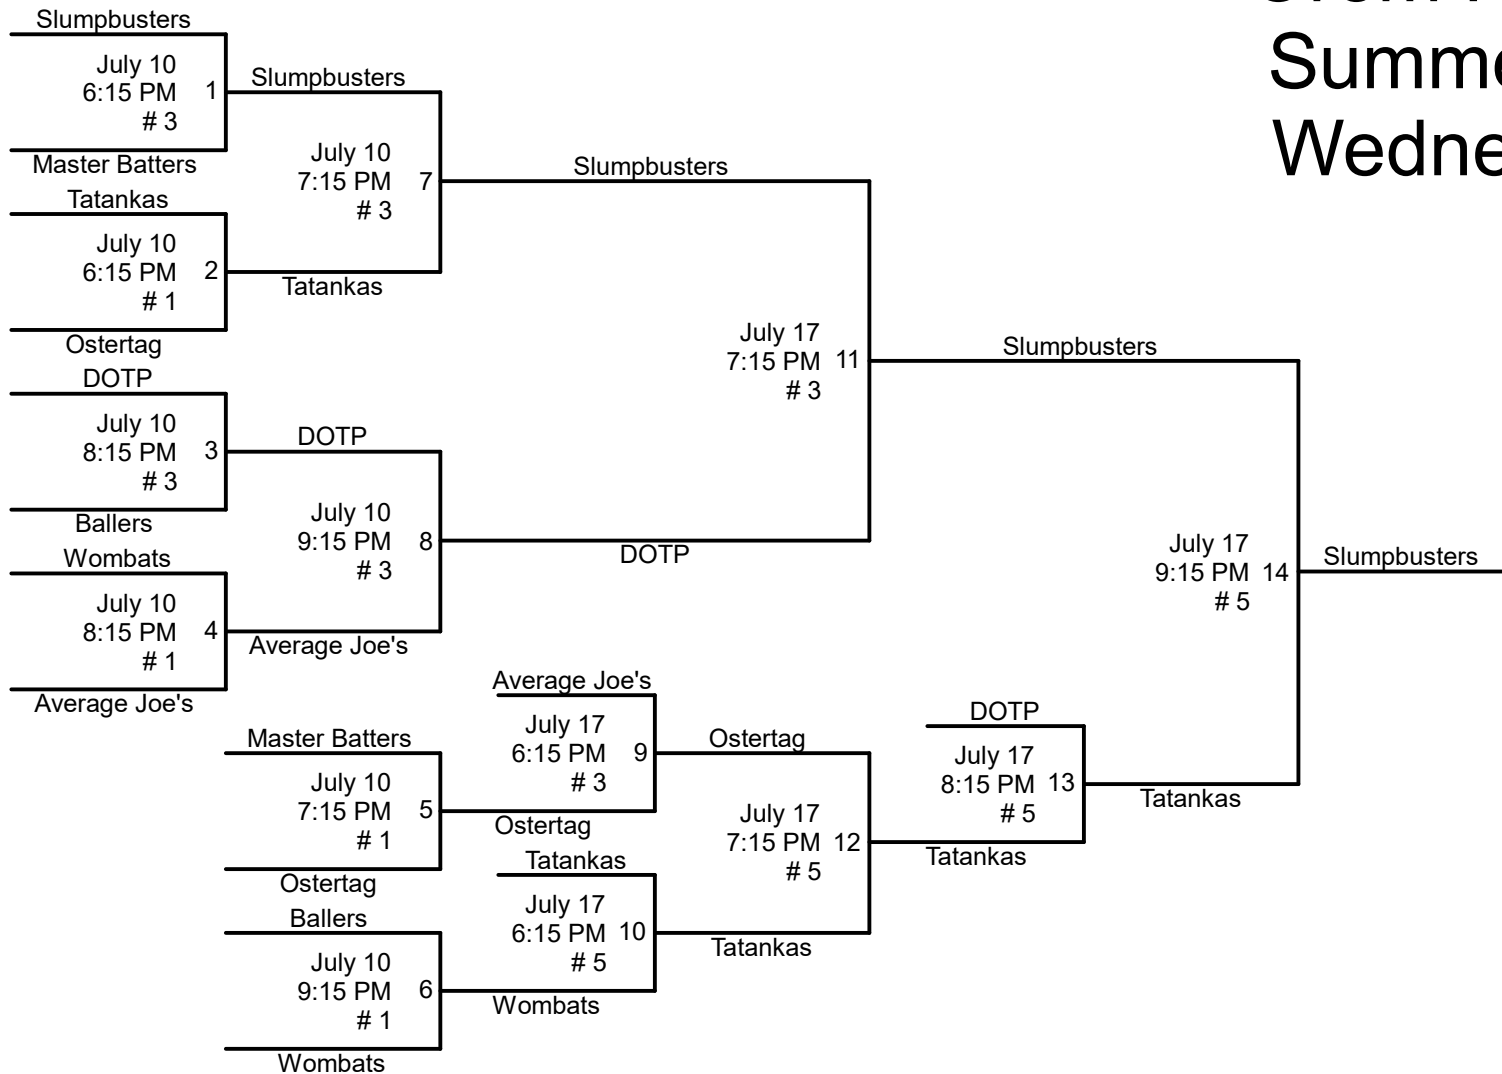

# Orem Recreation Summer Softball Wednesday- DH

1. All games will be played at Lakeside Park.
2. Home Team will be determined by HIGHER SEED, except game 14. Undefeated team will be home team.
3. League rules apply in tournament play.
4. Sportsmanship is a MUST!