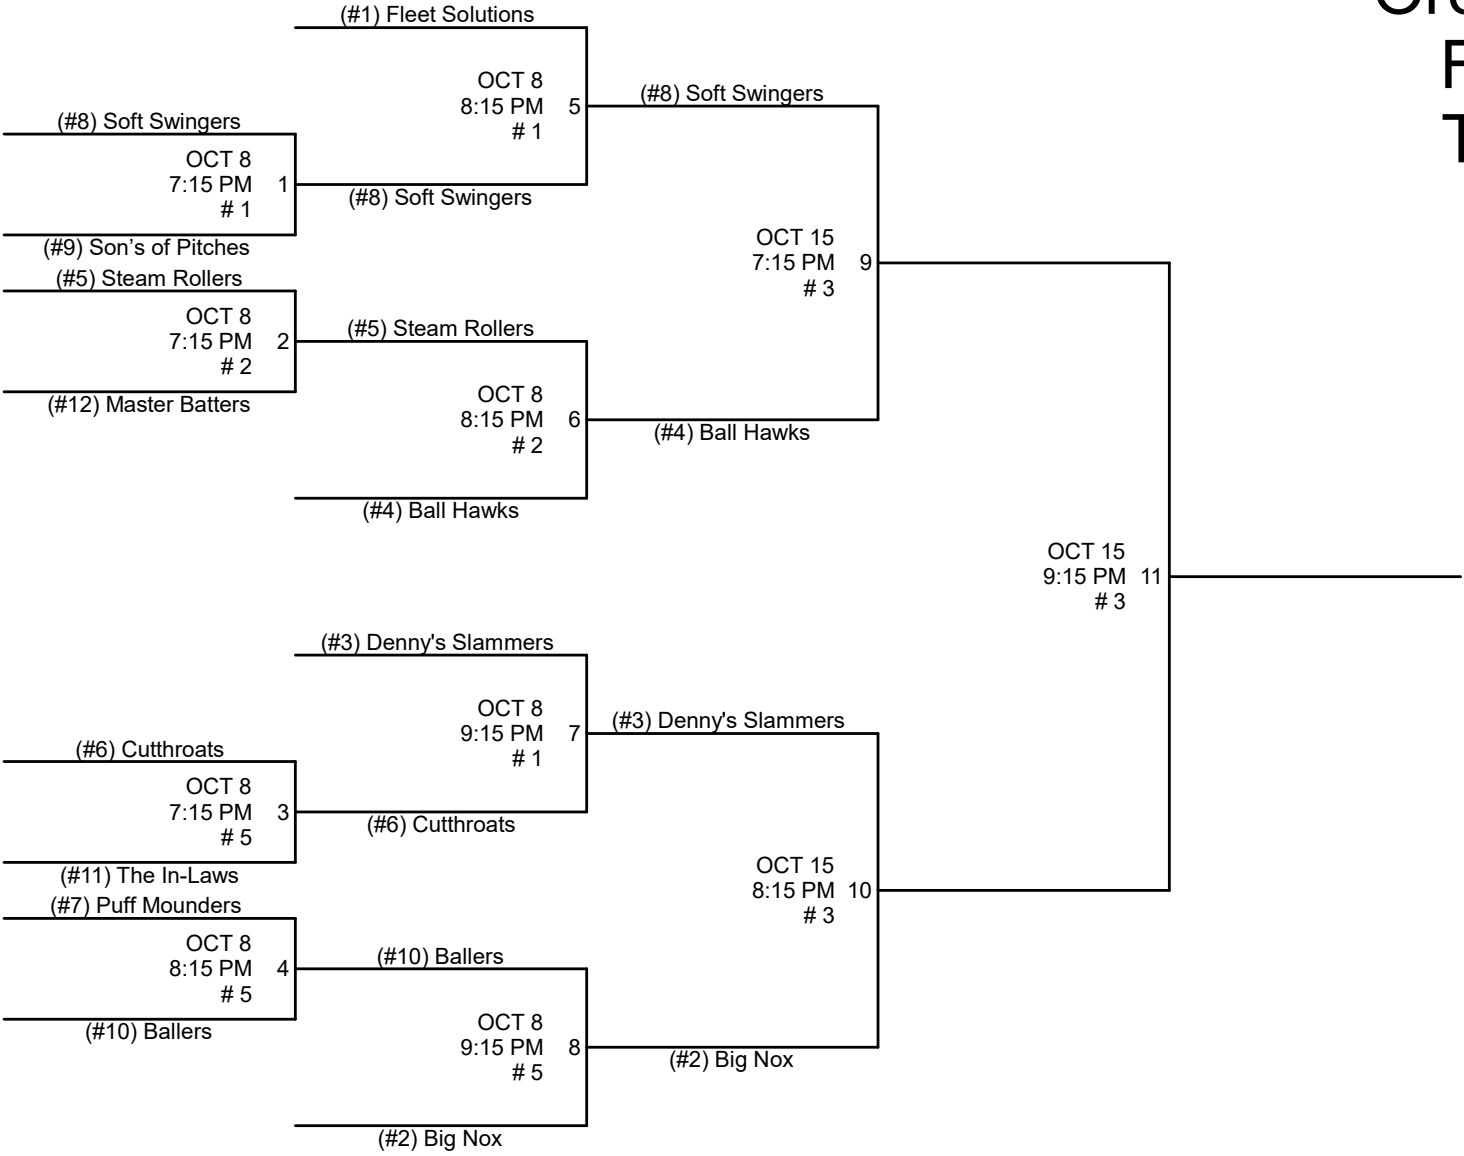

Orem Recreation FALL Softball Tuesday- DH

1. All games will be played at Lakeside Park.
2. Home Team will be determined by HIGHER SEED.
3. League rules apply in tournament play.
4. Sportsmanship is a MUST!